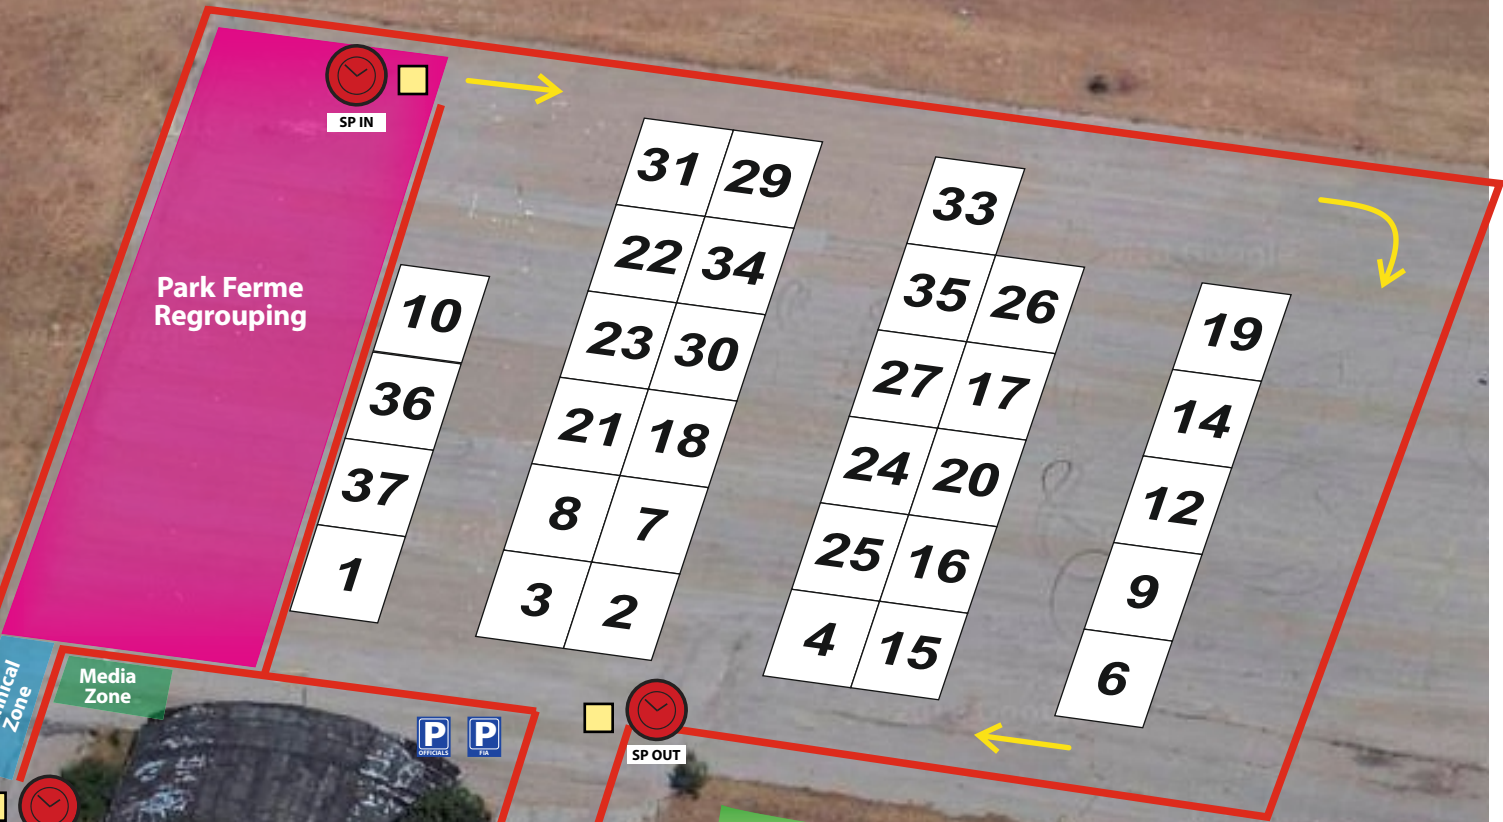

MONBAT[®] BATTERIES

Technical Zone

Media Zone

WC WC WC WC

SERVICE PARK IN

SERVICE PARK OUT

SERVICE PARK LAYOUT
AIROPORT BURSHEN